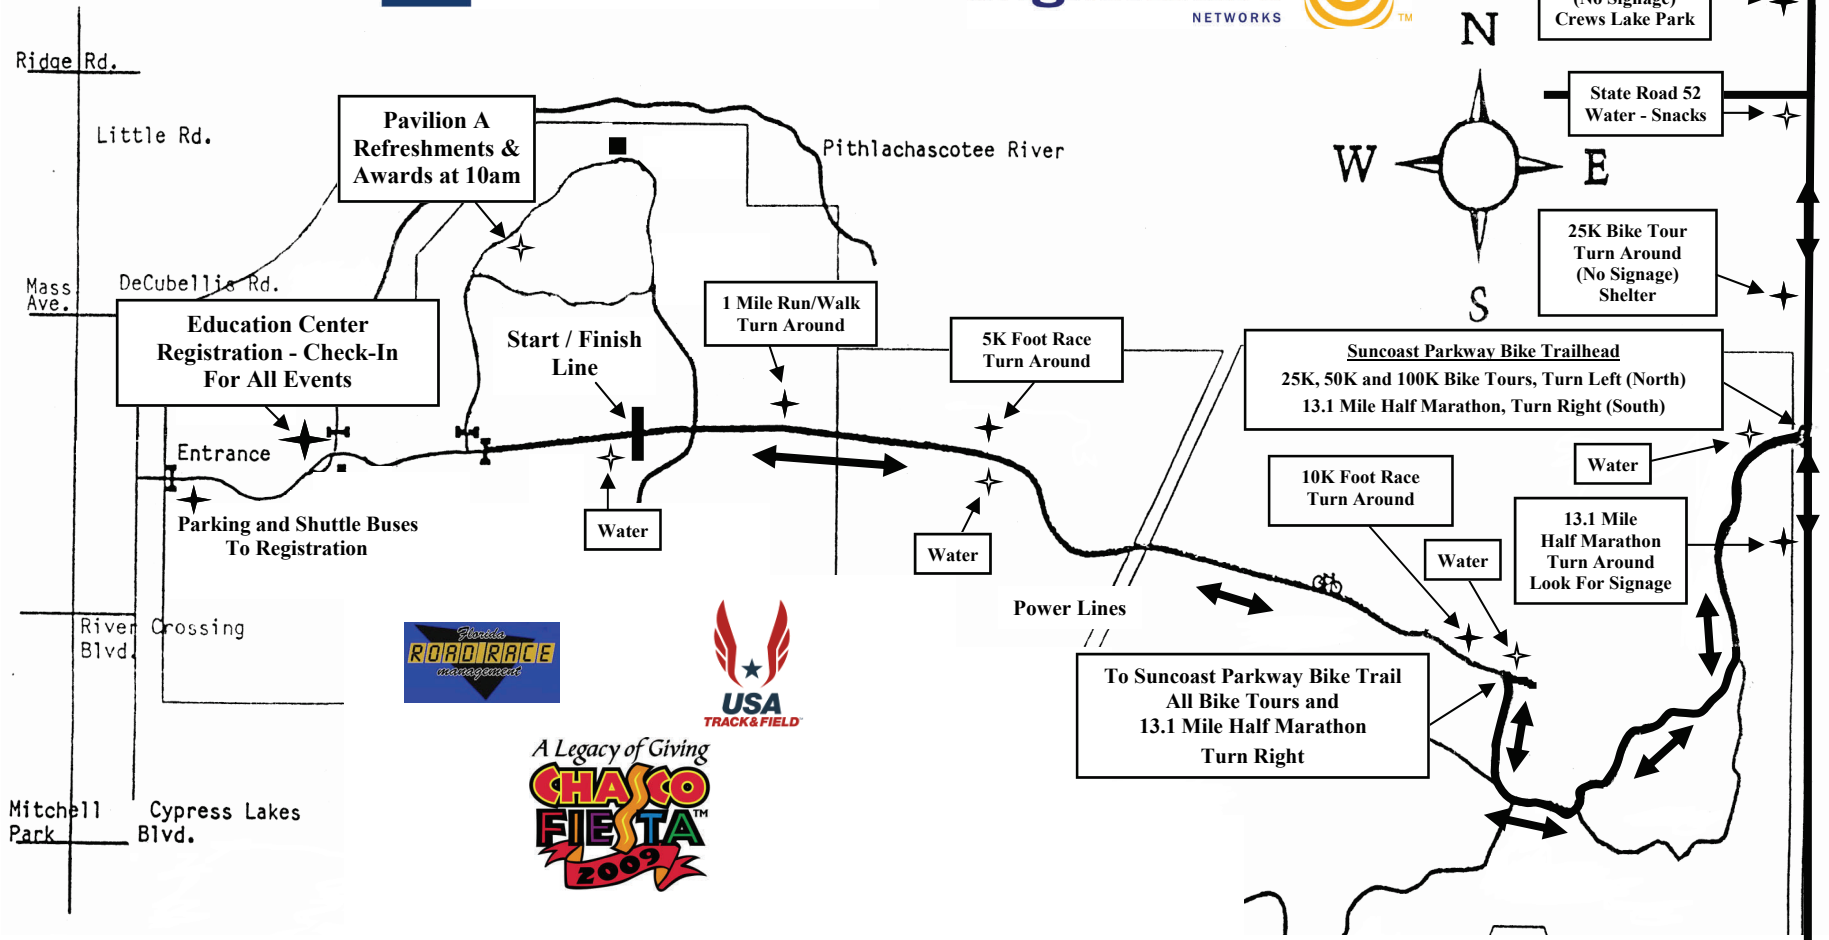

ALZHEIMER'S FAMILY ORGANIZATION CHASCO CHALLENGE 2009 RUN - WALK - BIKE

WACHOVIA

bright house
NETWORKS

100K Bike Tour
Turn Around
(No Signage)
1 Mile Past SR 50

State Road 50
Water - Snacks

50K Bike Tour
Turn Around
(No Signage)
Crews Lake Park

State Road 52
Water - Snacks

25K Bike Tour
Turn Around
(No Signage)
Shelter

Suncoast Parkway Bike Trailhead
25K, 50K and 100K Bike Tours, Turn Left (North)
13.1 Mile Half Marathon, Turn Right (South)

10K Foot Race
Turn Around

13.1 Mile
Half Marathon
Turn Around
Look For Signage

To Suncoast Parkway Bike Trail
All Bike Tours and
13.1 Mile Half Marathon
Turn Right

Pavilion A
Refreshments &
Awards at 10am

Education Center
Registration - Check-In
For All Events

Parking and Shuttle Buses
To Registration